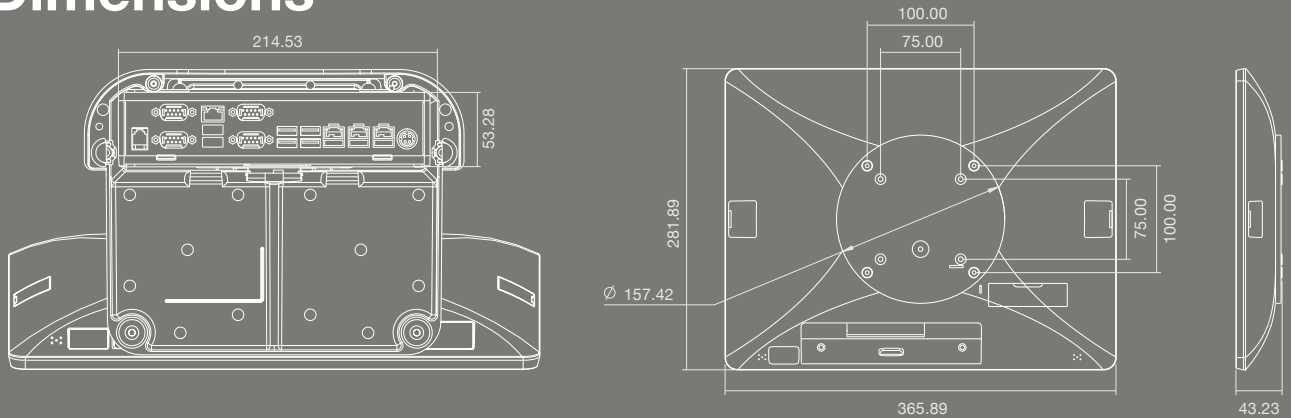

Model Name		• VariPOS 250i / VariPPC 250i	• VariPPC 250
Optional Accessories	2nd Display	10.1 " Resolution 1280 x 800 (16:10 wide screen) USB Type	N/A
	LCM	2x20 USB Type	N/A
	MSR	ISO 3-Tracks Slim MSR USB Type	
	ibutton	Dallas USB Type	
	RFID	13.56Mhz USB Type	
	Fingerprint	DigitalPersona U.are.U 4500 Module USB Type	
	Scanner	2D scanner, USB Type	
Carton		L 460 x W 300 x H 510 mm (VariPOS 250i)	

* The right has been reserved to change the specification without prior notice

Dimensions

IO Box (PE18)

- | | | | |
|---------------|-----------|------------|------------|
| 1 COM 1 | 5 COM 2 | 9 USB | 13 USB 24V |
| 2 LAN | 6 USB 3.0 | 10 USB 12V | |
| 3 COM3 | 7 COM 4 | 11 USB 12V | |
| 4 Cash Drawer | 8 USB | 12 USB 24V | |