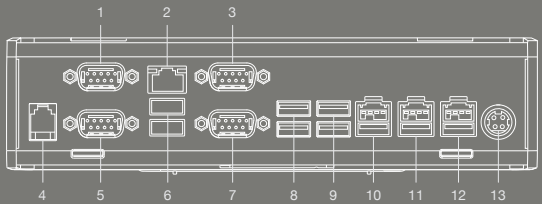

* The right has been reserved to change the specification without prior notice

Dimensions

IO Box (PE18)

- | | | | |
|---------------|-----------|------------|------------|
| 1 COM 1 | 5 COM 2 | 9 USB | 13 USB 24V |
| 2 LAN | 6 USB 3.0 | 10 USB 12V | |
| 3 COM3 | 7 COM 4 | 11 USB 12V | |
| 4 Cash Drawer | 8 USB | 12 USB 24V | |