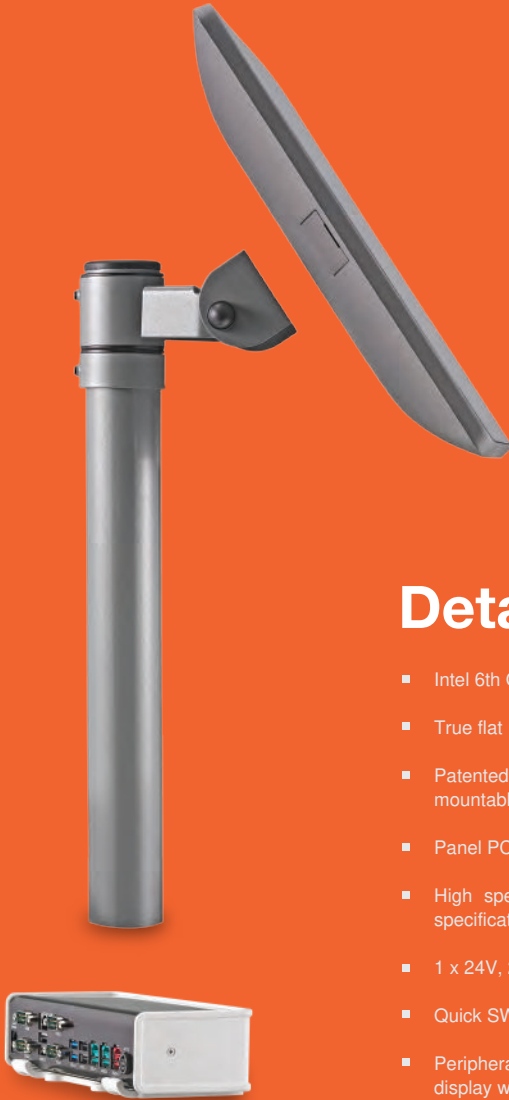

Patented Double Hinge & Dual Base Mounting Points Connect with Customers at Any Angle

Patented swivel arm with flexible height/tilt adjustment for 2nd display and dual (left/Right) base mounting points for another 2nd display, LCM, or mPOS bracket.

High Speed USB Type C Connector Redefining Service

The I/O box module connects all your devices through a single high speed USB Type C connector maintaining high I/O transfer rates and easy for quick service.

The Flexibility of POS & Panel PC Meet Your Business Requirement

VariPOS 250i bring flexibility to any scenario transforming any retail spaces into versatile pay points and strategic touch points; with Desk, Pole or Wall mountable options available.

Detail features

- Intel 6th Generation Celeron i3,i5 high-end processors in a fanless structure
- True flat 15" 4:3 LCD (LED backlight), 400 nits with IP66 protection
- Patented swivel arm with height adjustment & tilt-angle 2nd screen, mountable at either right or left side of base
- Panel PC configuration available
- High speed Type C interface for customizable IO box to meet project specification
- 1 x 24V, 2 x 12V Powered USB for retail peripherals (Vari IO)
- Quick SWAP IO box for easy maintenance
- Peripheral compatibility across the whole VariPOS 2xx series: LCM, 10.1" 2nd display with patented double hinge, MSR, iButton, Fingerprint, RFID