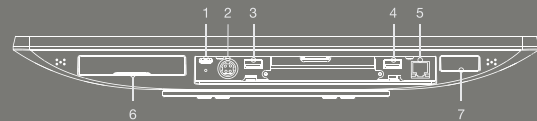

Panel PC IO Interface (PE17)

1 USB 3.0 TYPE C	5 LAN
2 DC19V	6 2.5" HDD
3 USB 3.0	7 POWER
4 USB 3.0